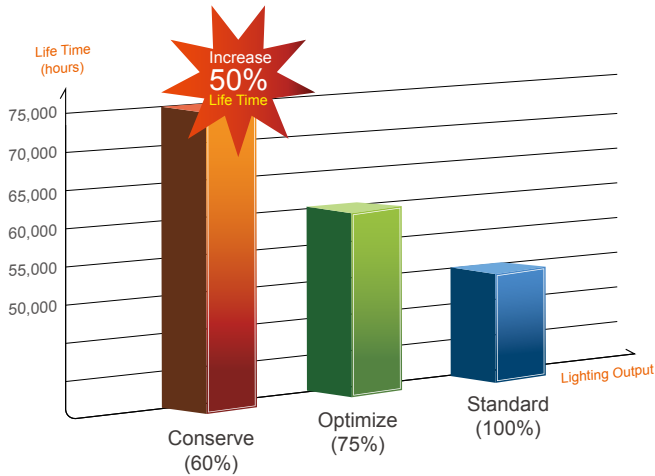

4 LED backlighting

LED backlights enhance display performance by delivering an outstanding contrast ratio to create remarkably refined images. LEDs also provide energy savings and slimmer displays for an all-new entertainment experience.

5 sRGB color management

Accurate and consistent color performance is essential for graphic design, video editing and more. With the built-in sRGB color space, you can easily calibrate the screen to display images in their true colors.

6 Three-phase ECO Mode

Three-phase ECO Mode automatically adjusts display brightness according to the environment. You can also manually choose from three brightness levels to save energy and extend the display's lifetime.

Special Features

Energy savings with ECO Mode

The ECO Mode function comes standard with all LED displays. Select from the "Optimize (75%)" or "Conserve (60%)" options to reduce display brightness and save up to 40% energy. Especially under low ambient light conditions, adjusting the brightness will improve visibility by reducing eye fatigue. It will also prolong the display's lamp life, helping you save money and save the planet.